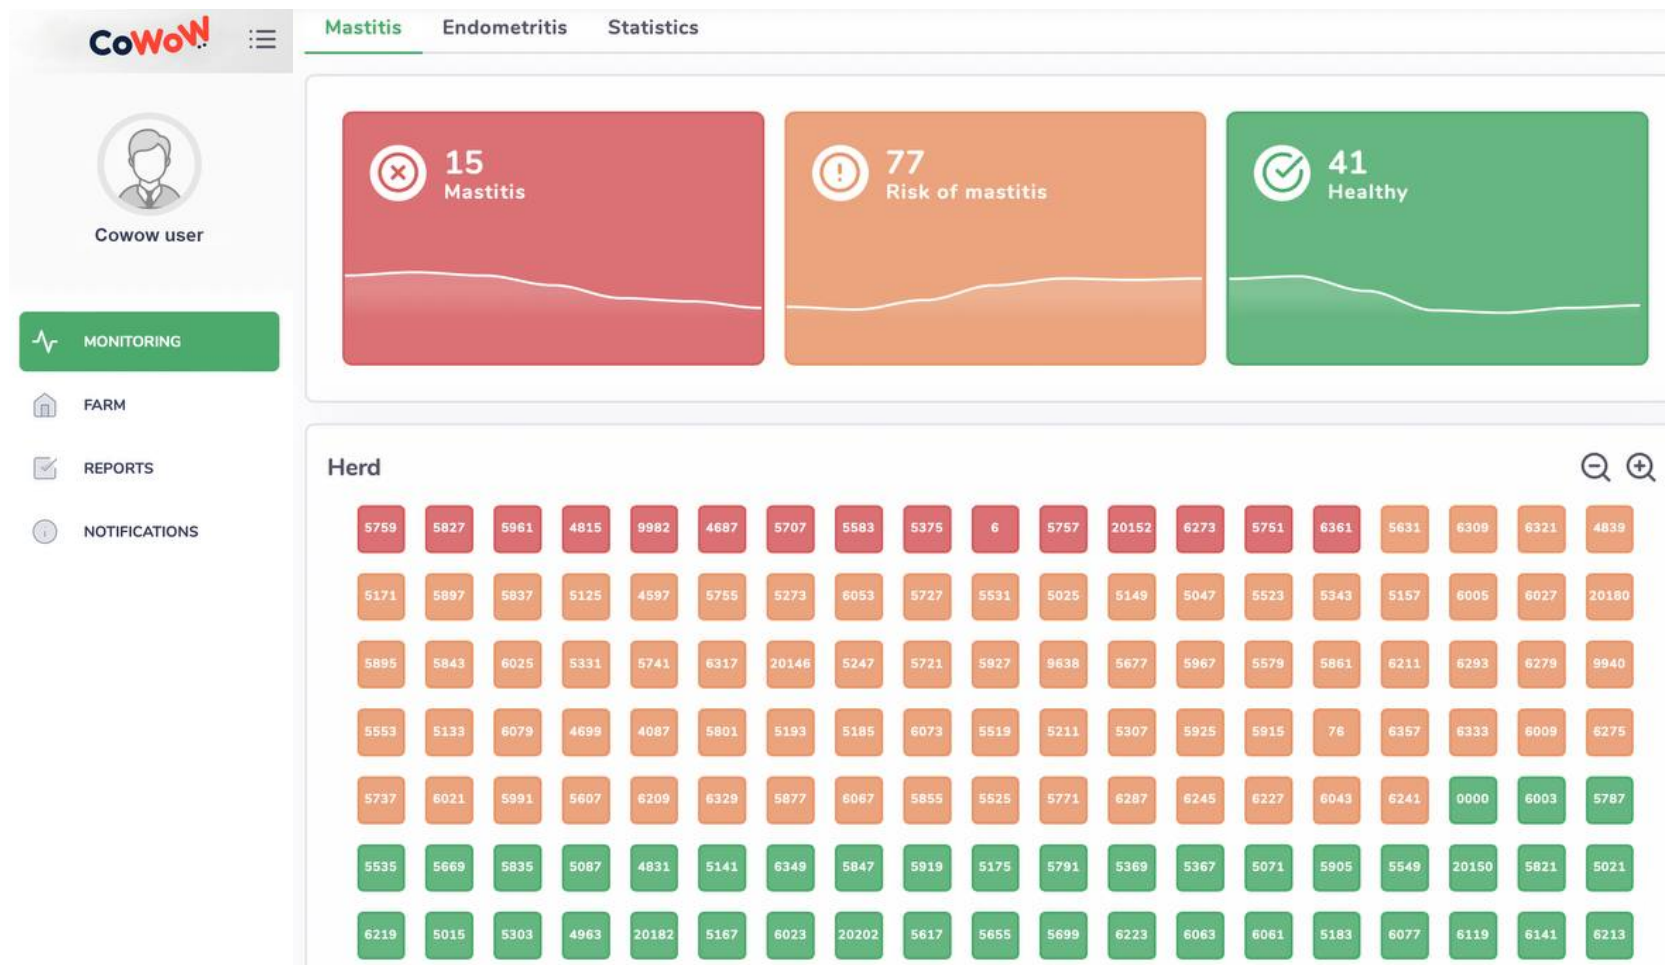

NEW AGROTECHNOLOGY OF THE FUTURE

COWOW!

1. Sensor records information from cow;

2. Sends this information to Wi-Fi;

3. Through the internet information gets to our server;

4. After data processing, the server sends information about the health of the cow to the farmer;

How does the system work

**"HEALTHY COW - QUALITY MILK -  
MAXIMUM PRODUCTIVITY -  
MAXIMUM FARM PROFITABILITY"**

# CoWoW

ONLINE DISPLAY OF HEALTH STATUS OF THE WHOLE PACK

DYNAMICS OF DISEASE DEVELOPMENT AND HEALTH CONDITION OF A PARTICULAR COW

DYNAMICS OF DISEASE DEVELOPMENT AND HEALTH CONDITION OF THE WHOLE PACK

Information available to the user CoWoW