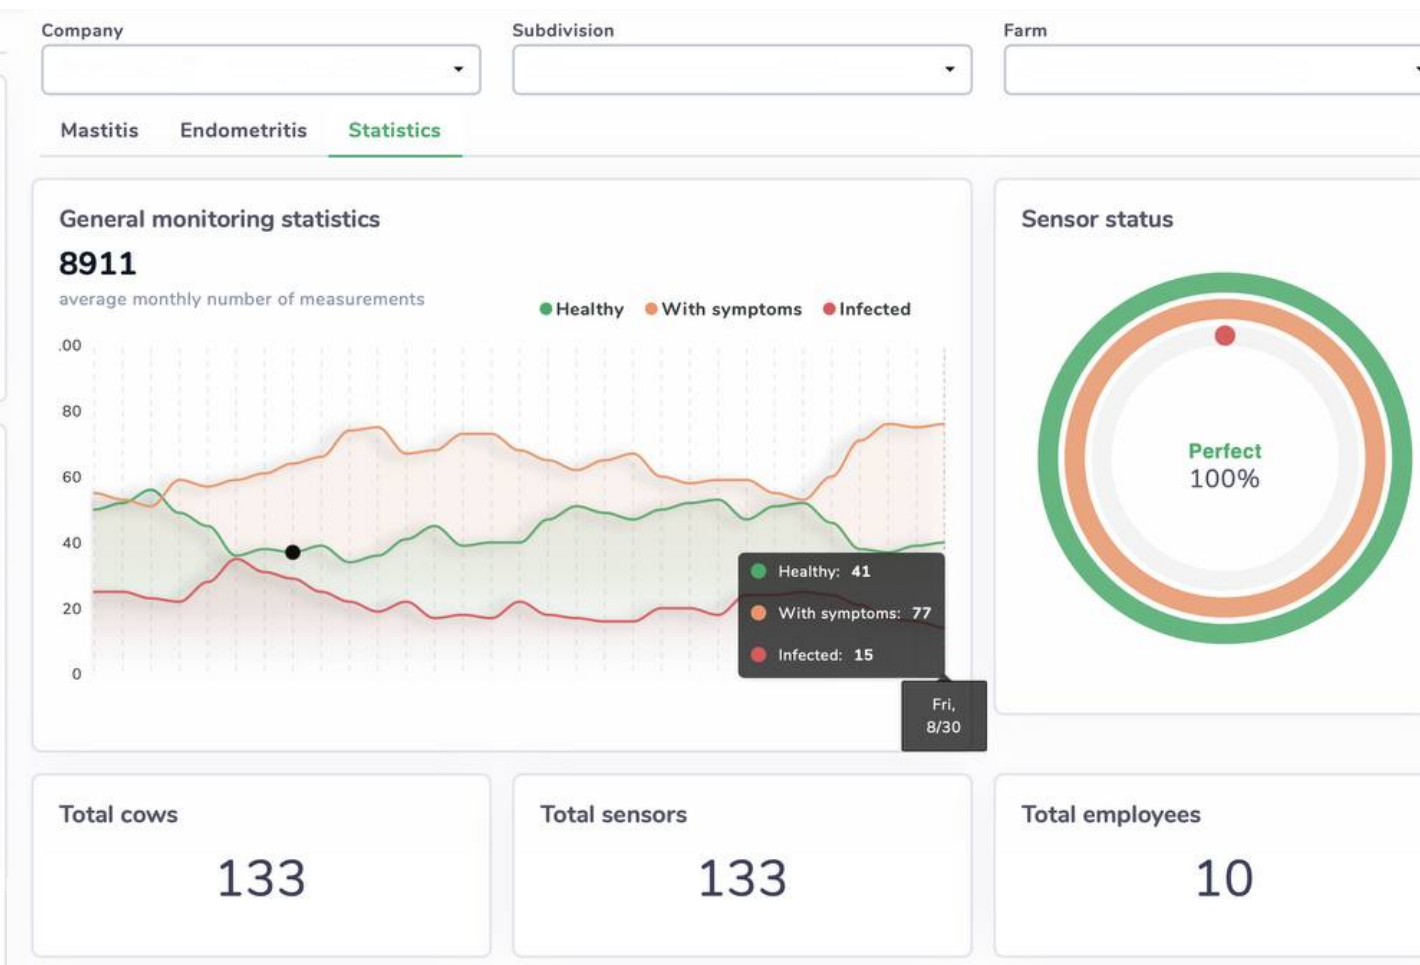

NEW AGROTECHNOLOGY OF THE FUTURE

COWOW!

1. Sensor records information from cow;

2. Sends this information to Wi-Fi;

3. Through the internet information gets to our server;

4. After data processing, the server sends information about the health of the cow to the farmer;

How does the system work

**"HEALTHY COW - QUALITY MILK -  
MAXIMUM PRODUCTIVITY -  
MAXIMUM FARM PROFITABILITY"**

# CoWoW

ONLINE DISPLAY OF HEALTH STATUS OF THE WHOLE PACK

DYNAMICS OF DISEASE DEVELOPMENT AND HEALTH CONDITION OF A PARTICULAR COW

DYNAMICS OF DISEASE DEVELOPMENT AND HEALTH CONDITION OF THE WHOLE PACK

Information available to the user CoWoW