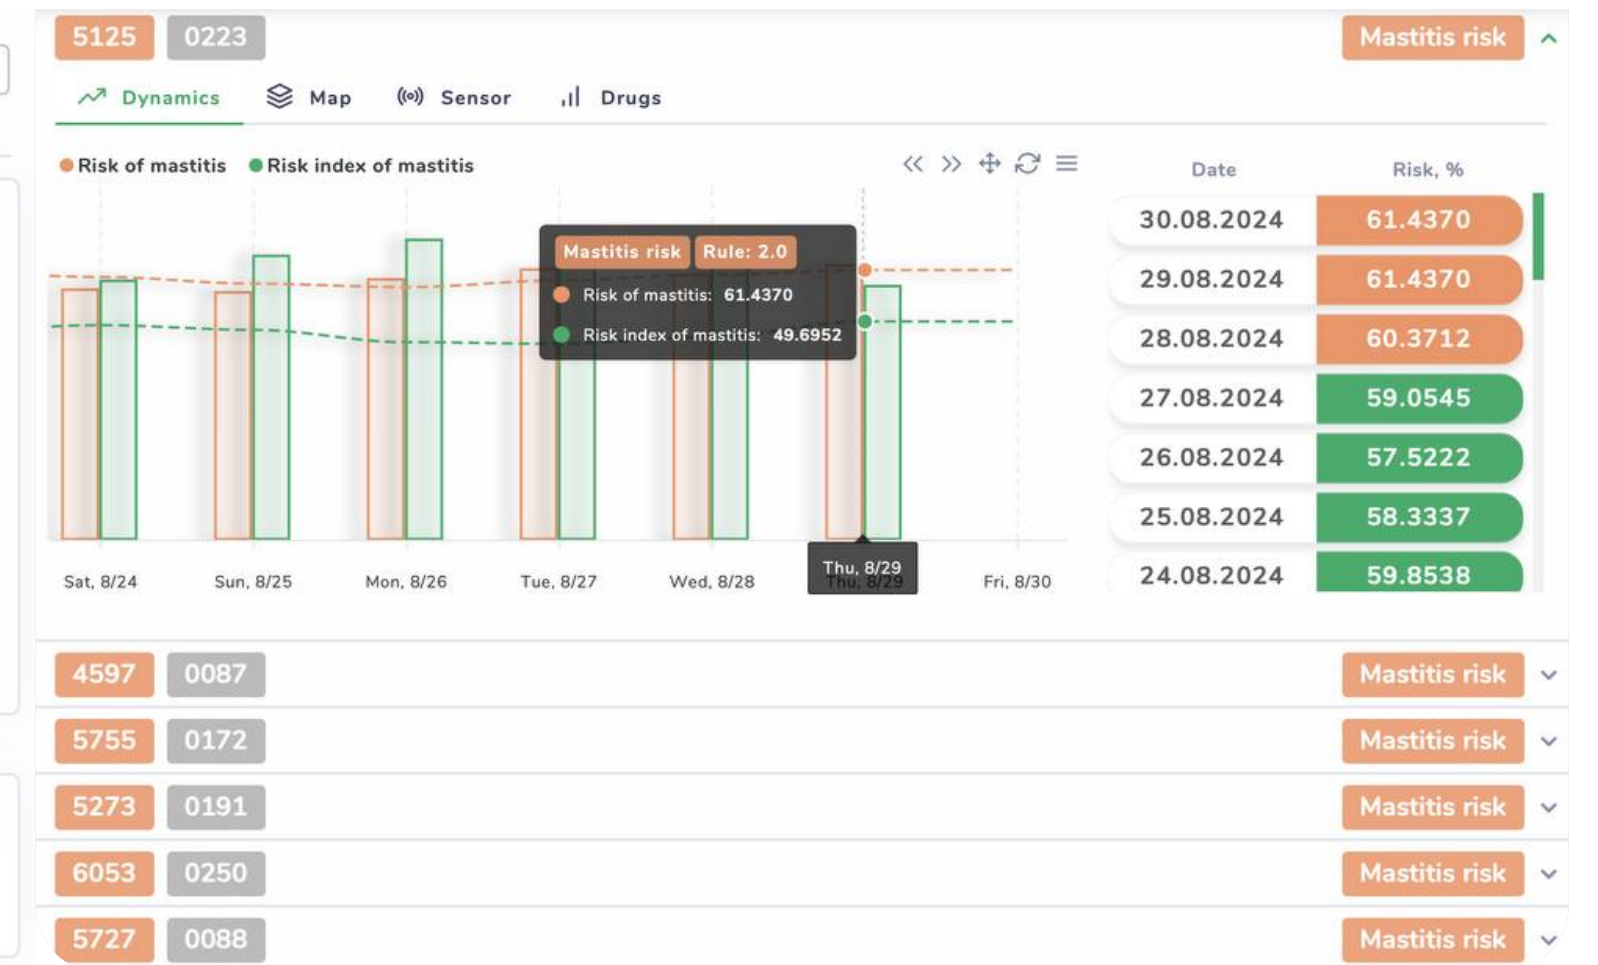

NEW AGROTECHNOLOGY OF THE FUTURE

COWOW!

1. Sensor records information from cow;

2. Sends this information to Wi-Fi;

3. Through the internet information gets to our server;

4. After data processing, the server sends information about the health of the cow to the farmer;

How does the system work

**"HEALTHY COW - QUALITY MILK -  
MAXIMUM PRODUCTIVITY -  
MAXIMUM FARM PROFITABILITY"**

# CoWoW

ONLINE DISPLAY OF HEALTH STATUS OF THE WHOLE PACK

DYNAMICS OF DISEASE DEVELOPMENT AND HEALTH CONDITION OF A PARTICULAR COW

DYNAMICS OF DISEASE DEVELOPMENT AND HEALTH CONDITION OF THE WHOLE PACK

Information available to the user CoWoW