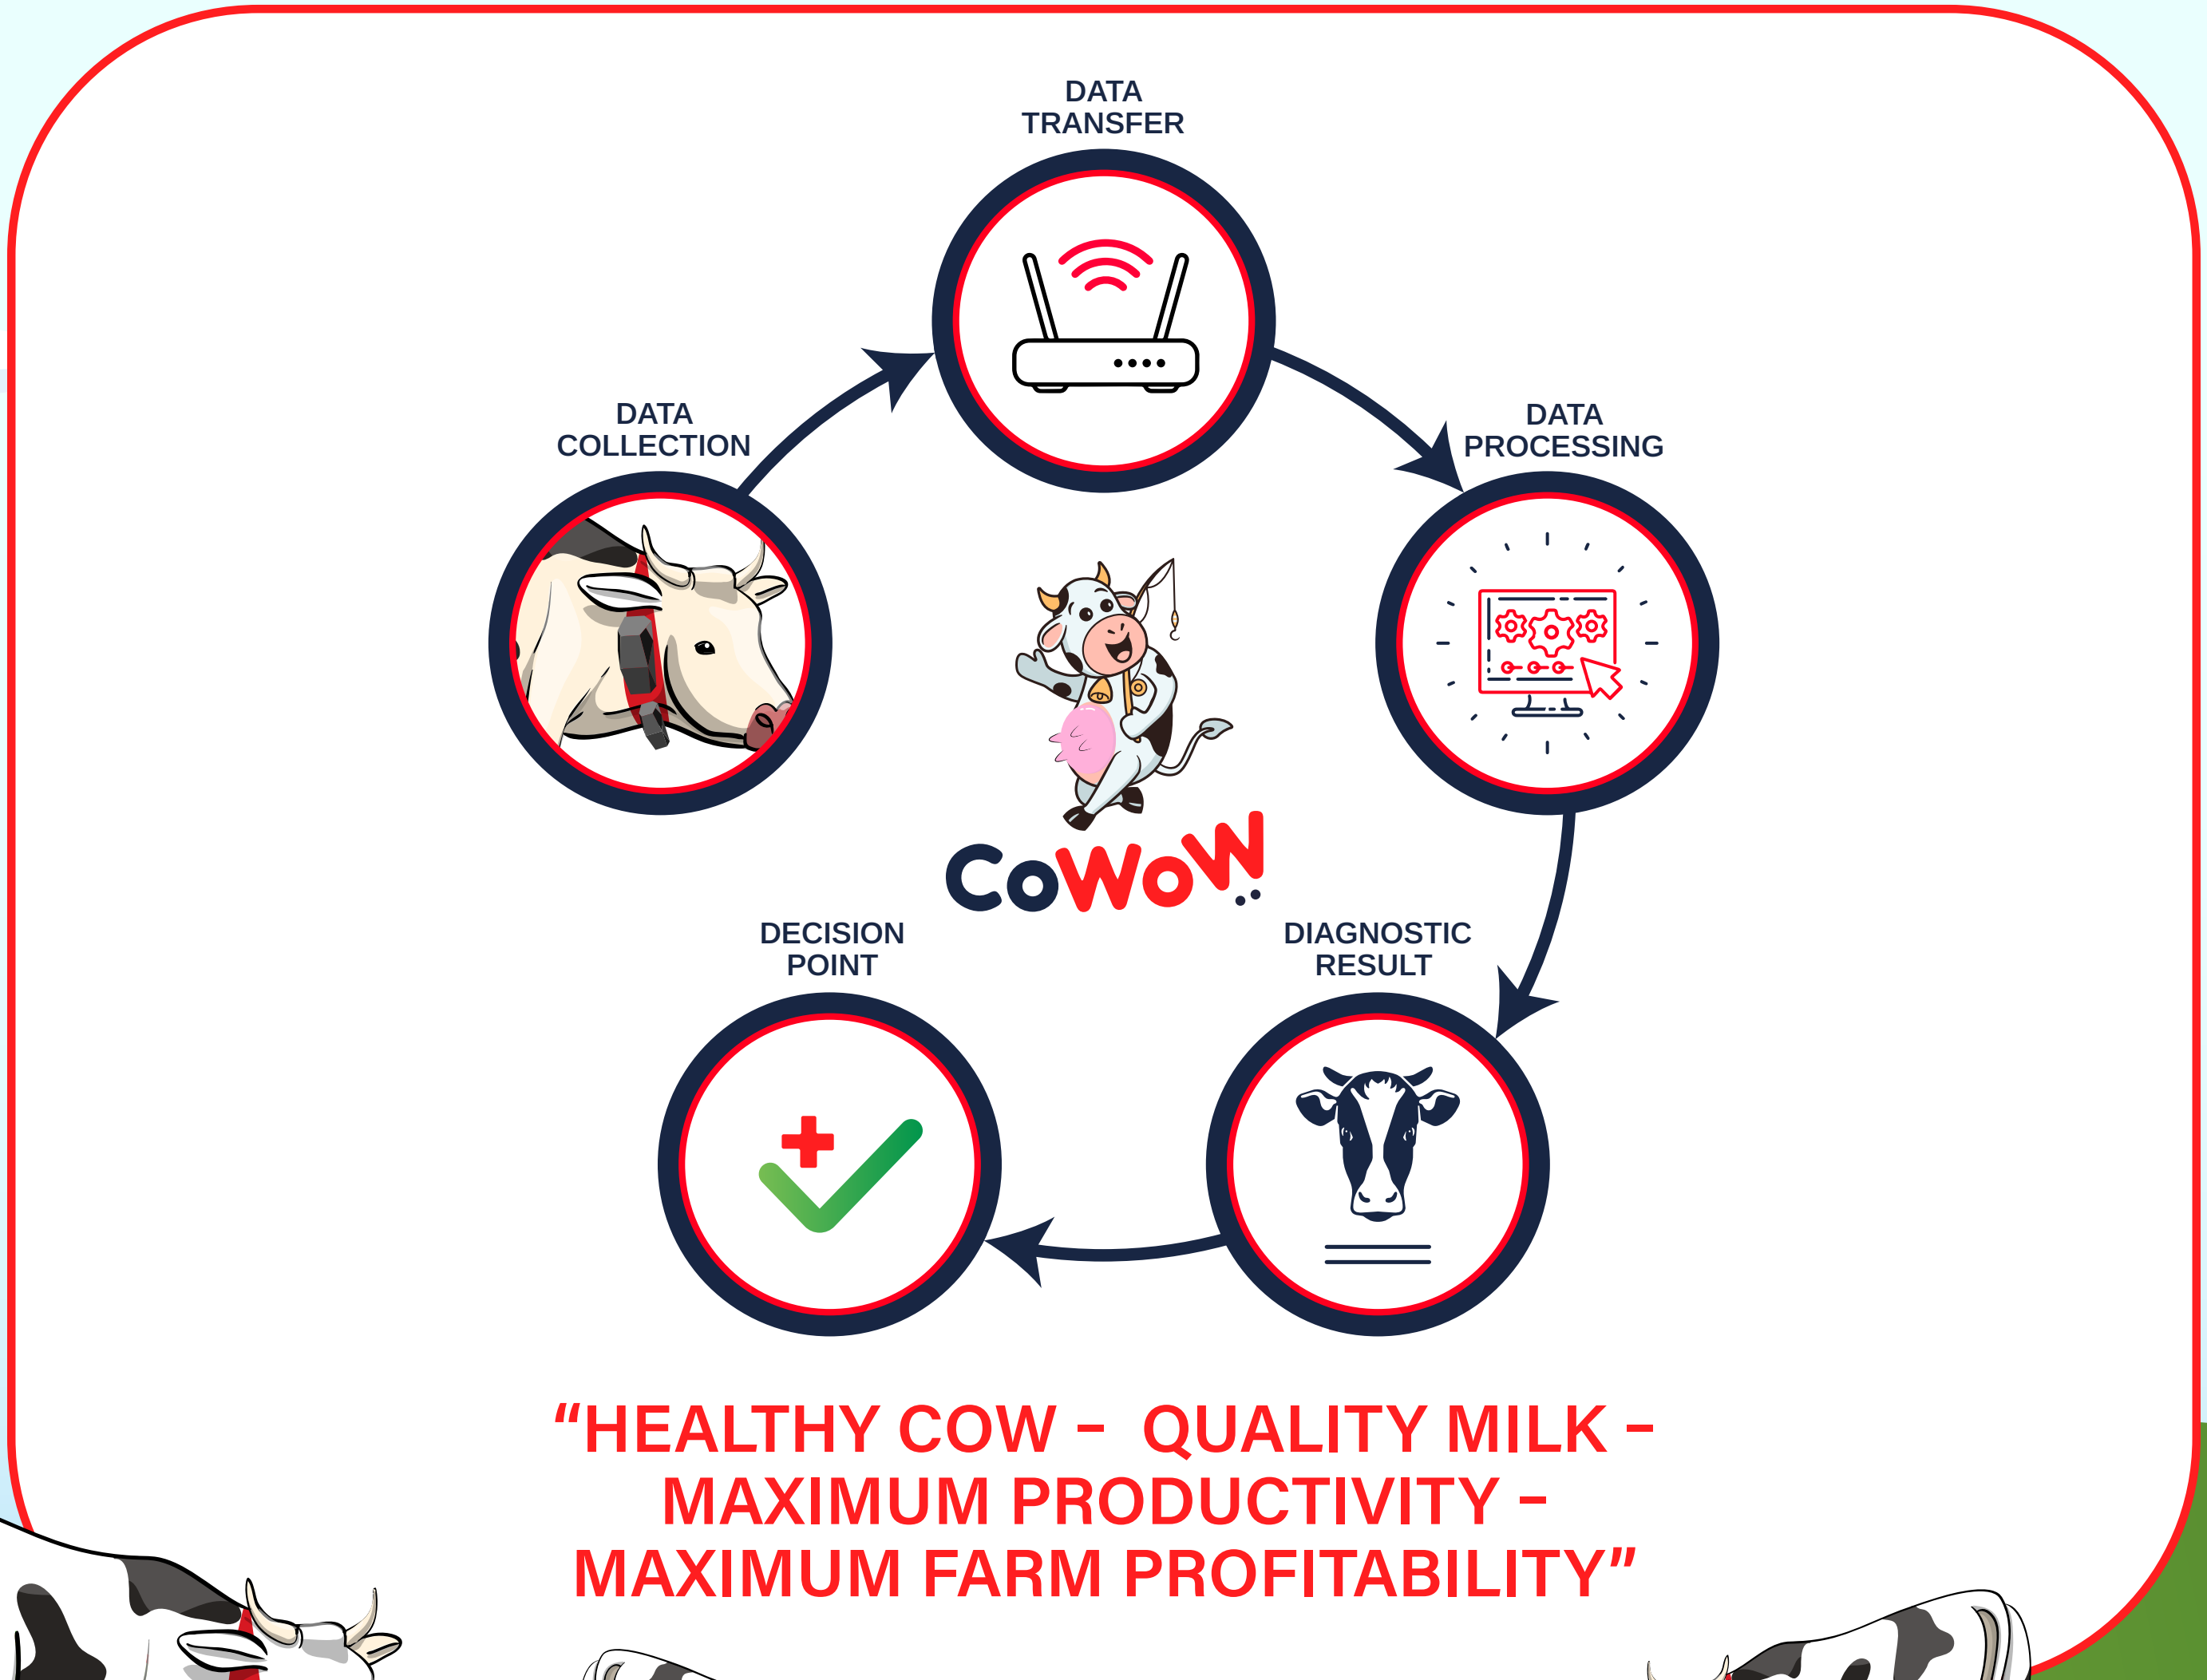

NEW AGROTECHNOLOGY OF THE FUTURE

COWOW!

1. Sensor records information from cow;

2. Sends this information to Wi-Fi;

3. Through the internet information gets to our server;

4. After data processing, the server sends information about the health of the cow to the farmer;

How does the system work

**"HEALTHY COW - QUALITY MILK -  
MAXIMUM PRODUCTIVITY -  
MAXIMUM FARM PROFITABILITY"**

# CoWoW

ONLINE DISPLAY OF HEALTH STATUS OF THE WHOLE PACK

DYNAMICS OF DISEASE DEVELOPMENT AND HEALTH CONDITION OF A PARTICULAR COW

DYNAMICS OF DISEASE DEVELOPMENT AND HEALTH CONDITION OF THE WHOLE PACK

Information available to the user CoWoW