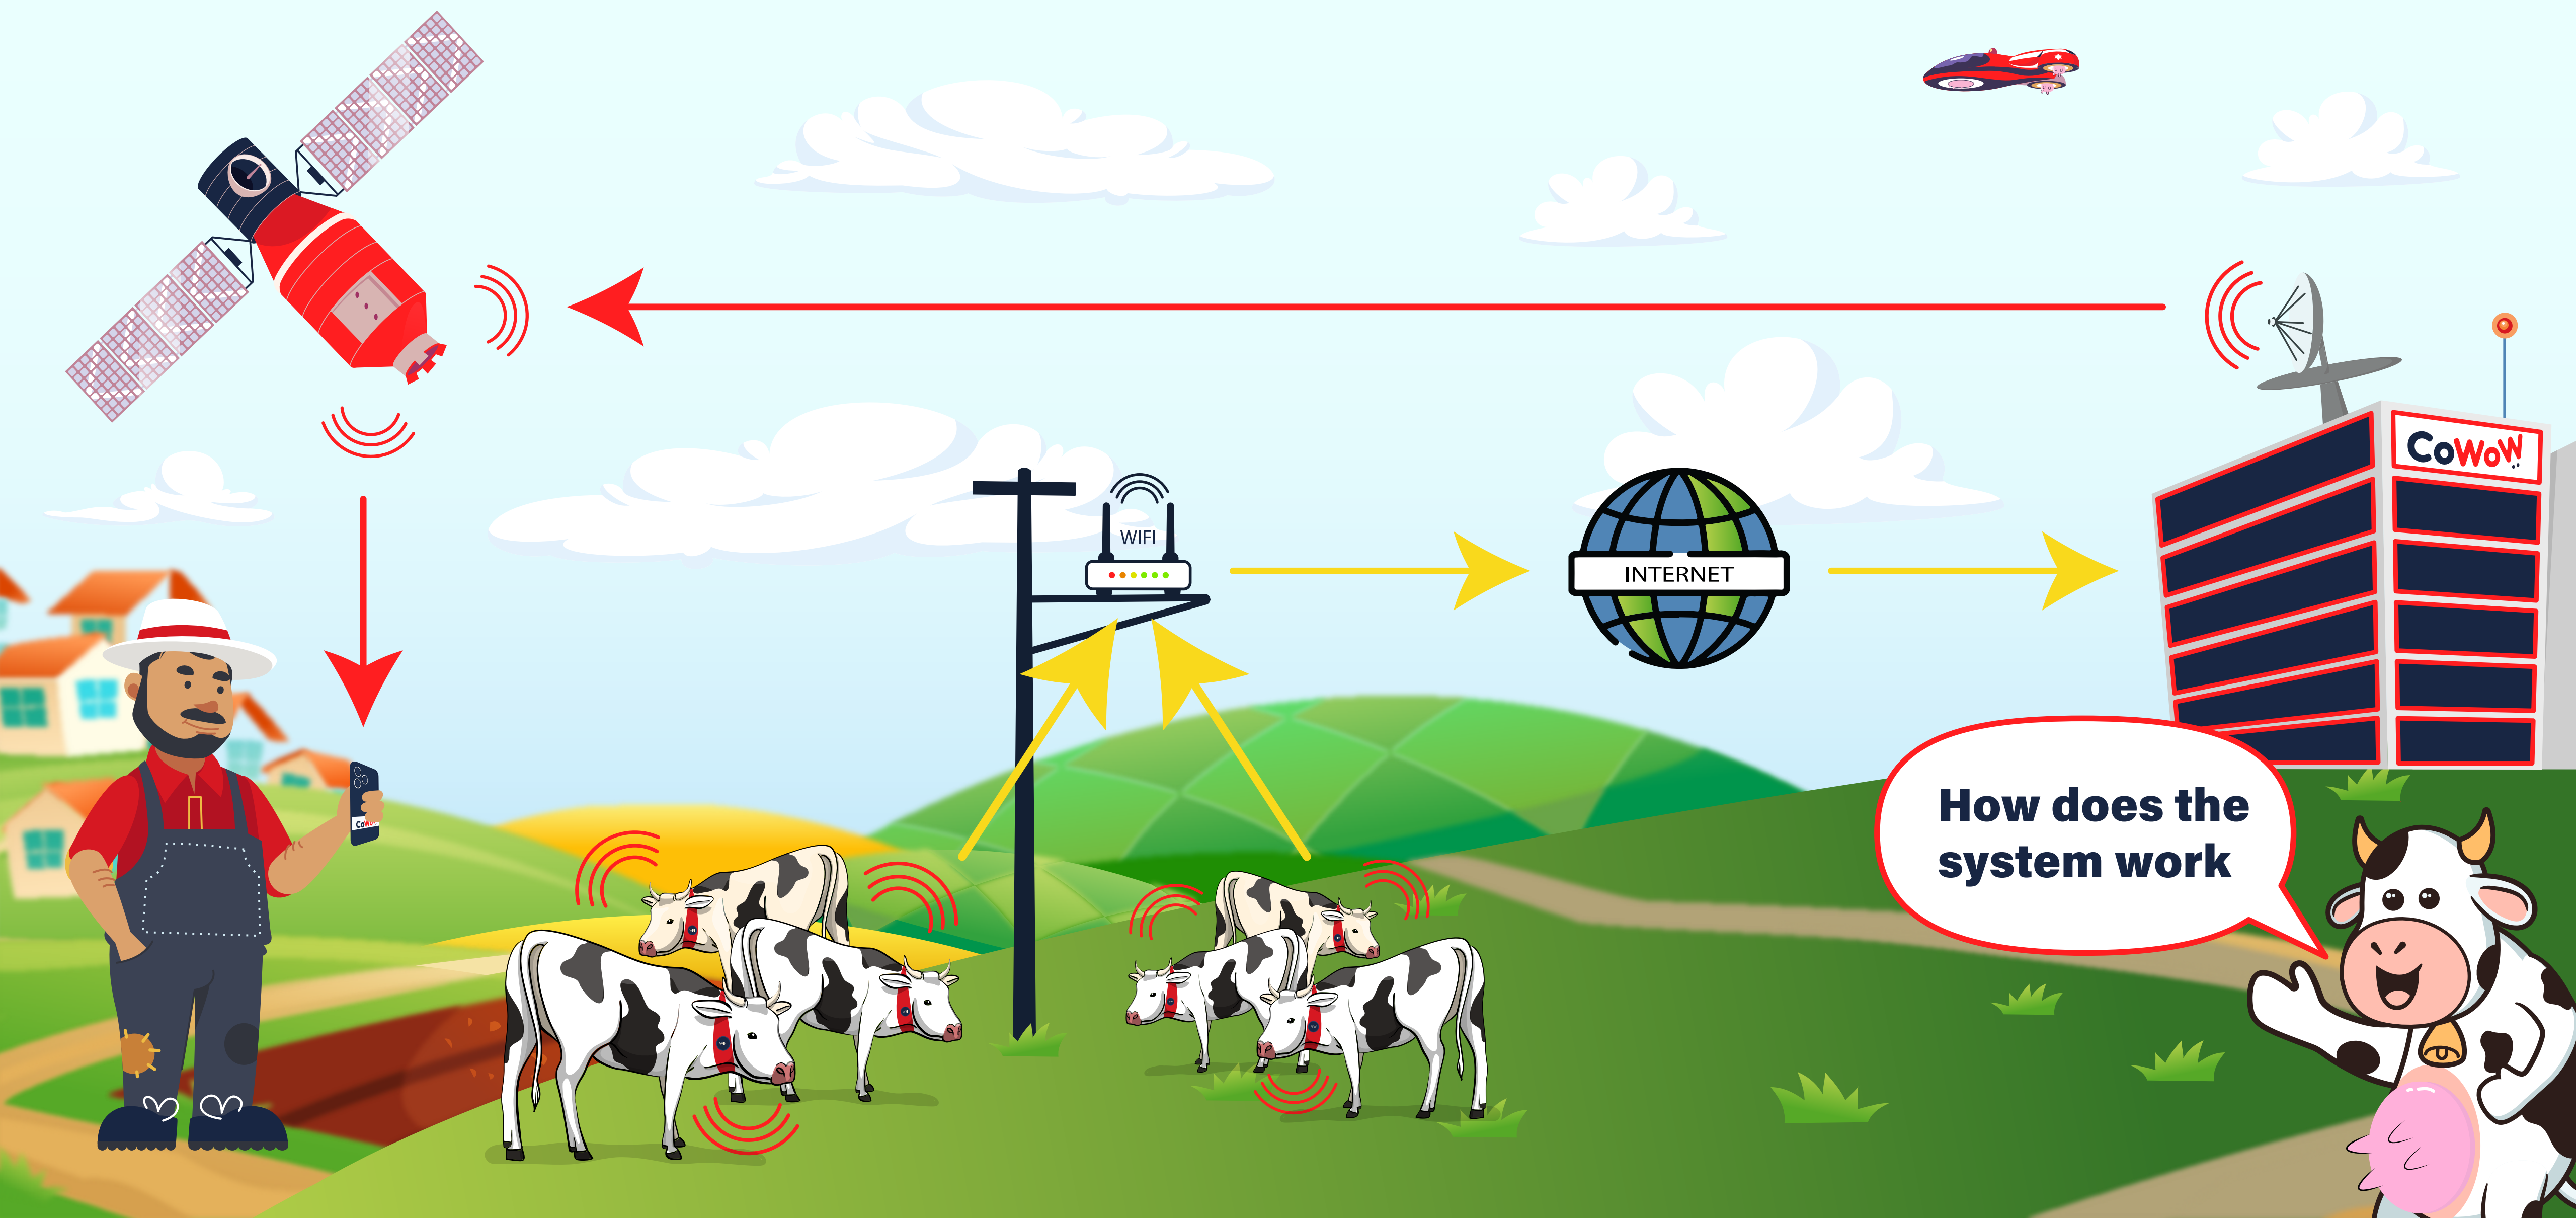

NEW AGROTECHNOLOGY OF THE FUTURE

COWOW!

1. Sensor records information from cow;

2. Sends this information to Wi-Fi;

3. Through the internet information gets to our server;

4. After data processing, the server sends information about the health of the cow to the farmer;

How does the system work

**"HEALTHY COW - QUALITY MILK -  
MAXIMUM PRODUCTIVITY -  
MAXIMUM FARM PROFITABILITY"**

# CoWoW

ONLINE DISPLAY OF HEALTH STATUS OF THE WHOLE PACK

DYNAMICS OF DISEASE DEVELOPMENT AND HEALTH CONDITION OF A PARTICULAR COW

DYNAMICS OF DISEASE DEVELOPMENT AND HEALTH CONDITION OF THE WHOLE PACK

Information available to the user CoWoW